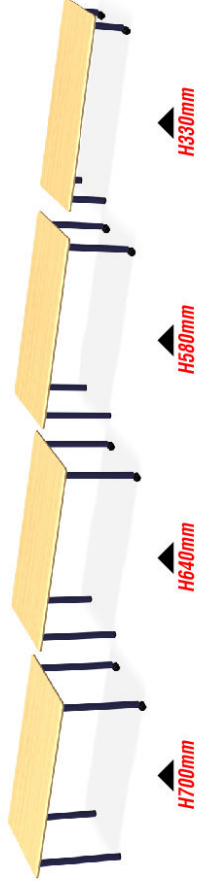

Movable Type

Top Board

Table Leg w/Caster

GL

FTA-1000 / FTA-1000 (w/ Caster), S=1/20

※ Please note that specifications may change without prior notice!

Kotobuki-Sea Standard Product

Specification

| | |
|--------------------|--|
| Multipurpose Table | FTA-1000 / FTA-1000 (w/ Caster) |
| Table Top | Wooden Board Finish : Oak Grain Pattern |
| Table Leg | Steel pipe with powder coating finish End-leg part : Molded synthetic resin With adjuster and caster |
| Leg Colors | <div style="display: flex; justify-content: space-around;"> <div style="width: 20px; height: 20px; background-color: #003366; border: 1px solid black;"></div> Dark Blue </div> <div style="display: flex; justify-content: space-around;"> <div style="width: 20px; height: 20px; background-color: #cccccc; border: 1px solid black;"></div> Silver </div> |