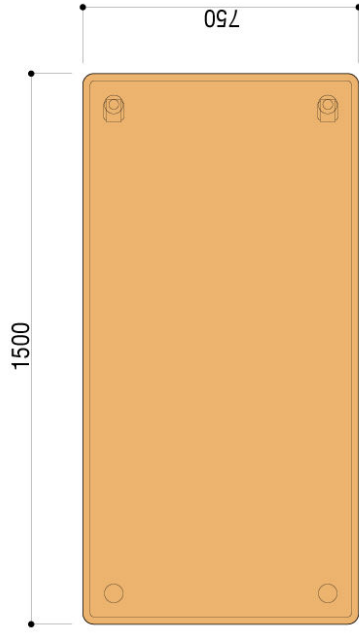

Movable Type

Top Board

Table Leg w/Caster

GL

FTA-1000 / FTA-1000 (w/ Caster), S=1/20

※ Please note that specifications may change without prior notice!

Kotobuki-Sea Standard Product

Specification

| | |
|--------------------|--|
| Multipurpose Table | FTA-1000 / FTA-1000 (w/ Caster) |
| Table Top | Wooden Board Finish : Oak Grain Pattern |
| Table Leg | Steel pipe with powder coating finish End-leg part : Molded synthetic resin With adjuster and caster |
| Leg Colors | <div style="display: flex; justify-content: space-around;"> <div style="width: 20px; height: 20px; background-color: #003366; border: 1px solid black;"></div> Dark Blue </div> <div style="display: flex; justify-content: space-around;"> <div style="width: 20px; height: 20px; background-color: #cccccc; border: 1px solid black;"></div> Silver </div> |