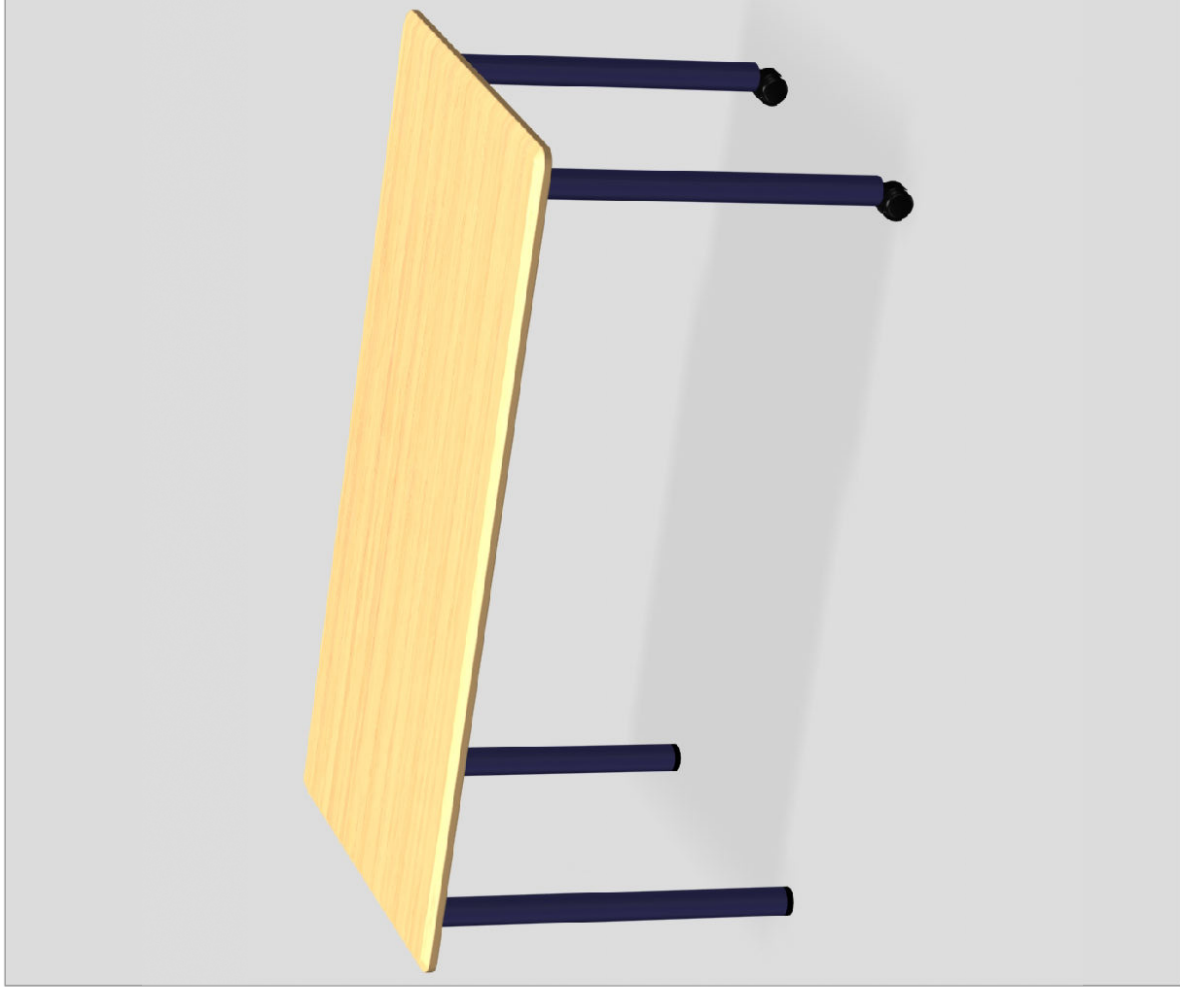

Movable Type

Top Board

Table Leg w/Caster

GL

FTA-1000 / FTA-1000 (w/ Caster), S=1/20

※ Please note that specifications may change without prior notice!

Kotobuki-Sea Standard Product

Specification

| | |
|--------------------|--|
| Multipurpose Table | FTA-1000 / FTA-1000 (w/ Caster) |
| Table Top | Wooden Board Finish : Oak Grain Pattern |
| Table Leg | Steel pipe with powder coating finish End-leg part : Molded synthetic resin With adjuster and caster |
| Leg Colors | <div style="display: flex; justify-content: space-around;"> <div style="width: 20px; height: 20px; background-color: #003366; border: 1px solid black;"></div> Dark Blue </div> <div style="display: flex; justify-content: space-around;"> <div style="width: 20px; height: 20px; background-color: #cccccc; border: 1px solid black;"></div> Silver </div> |

FTA-1000 w/ Caster

FTA-1000 No Caster