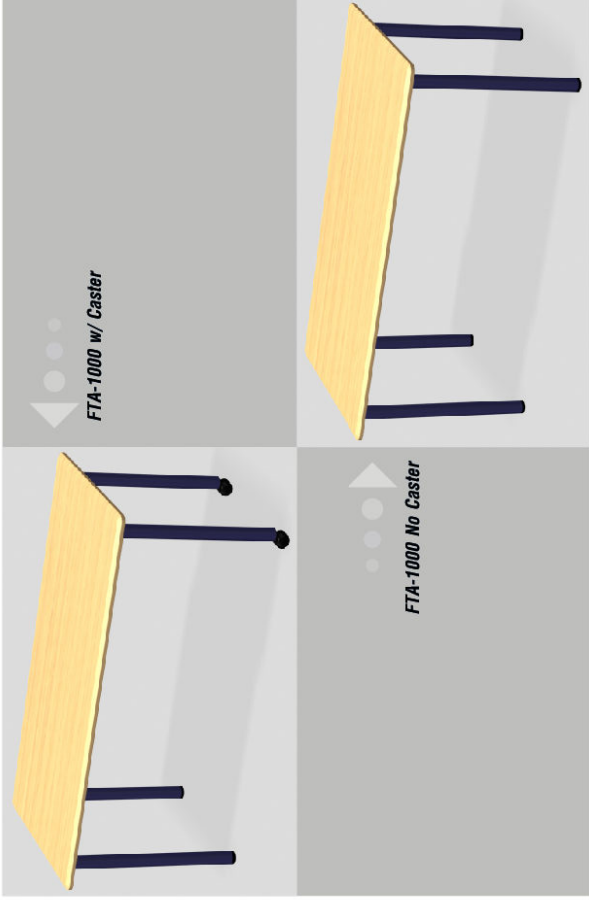

Movable Type

Top Board

Table Leg w/Caster

GL

FTA-1000 / FTA-1000 (w/ Caster), S=1/20

※ Please note that specifications may change without prior notice!

Kotobuki-Sea Standard Product

Specification

| | |
|--------------------|--|
| Multipurpose Table | FTA-1000 / FTA-1000 (w/ Caster) |
| Table Top | Wooden Board Finish : Oak Grain Pattern |
| Table Leg | Steel pipe with powder coating finish End-leg part : Molded synthetic resin With adjuster and caster |
| Leg Colors | <div style="display: flex; justify-content: space-around;"> <div style="width: 20px; height: 20px; background-color: #003366; border: 1px solid black;"></div> Dark Blue </div> <div style="display: flex; justify-content: space-around;"> <div style="width: 20px; height: 20px; background-color: #cccccc; border: 1px solid black;"></div> Silver </div> |

FTA-1000 w/ Caster

FTA-1000 No Caster