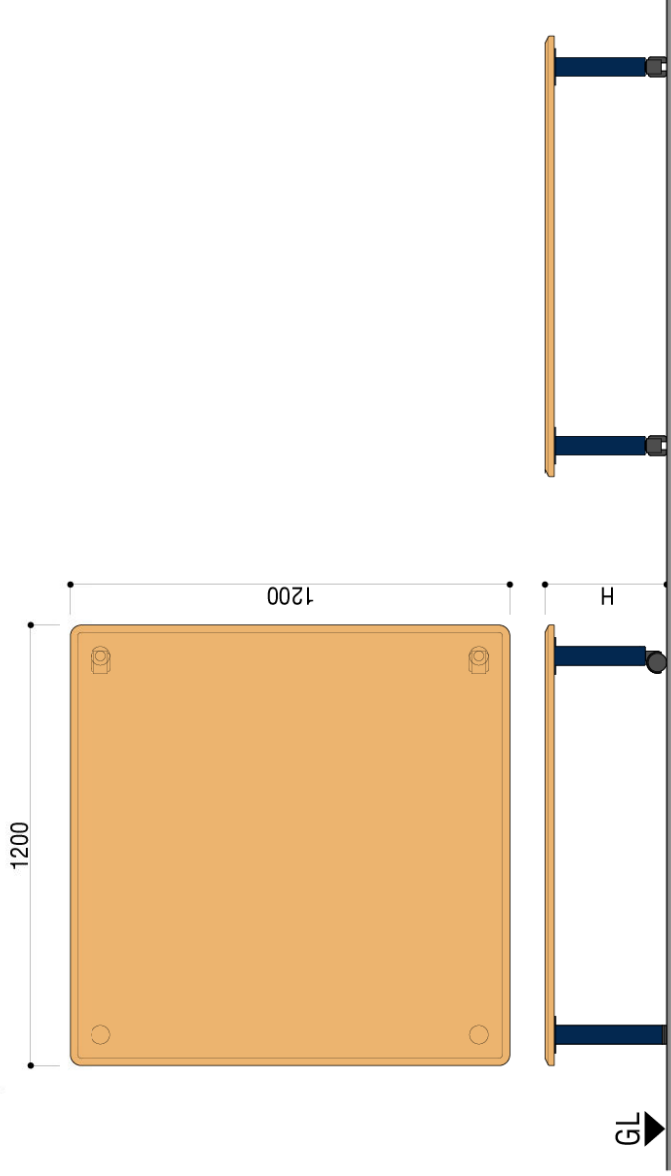

Movable Type

Top Board

Table Leg w/Caster

FTA-1200 w/ Caster

FTA-1200 No Caster

1200

Specification

Multipurpose Table	FTA-1200 / FTA-1200 (w/ Caster)
Table Top	Wooden Board
Table Leg	Finish : Oak Grain Pattern Steel pipe with powder coating finish End-leg part : Molded synthetic resin With adjuster and caster

Leg Colors

FTA-1200 / FTA-1200 (w/ Caster), S=1/20

※ Please note that specifications may change without prior notice!

Kotobuki-Sea Standard Product

MULTIPURPOSE TABLE <<FTA-1200>>

Ver.001

FTA-1200 w/ Caster

FTA-1200 No Caster