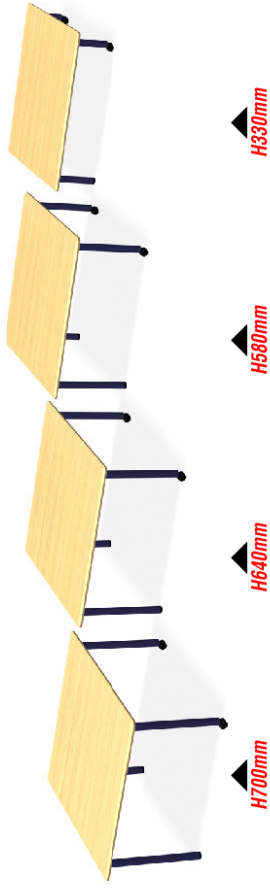

Movable Type

Top Board

Table Leg w/Caster

FTA-1200 w/ Caster

FTA-1200 No Caster

1200

Specification

Multipurpose Table	FTA-1200 / FTA-1200 (w/ Caster)
Table Top	Wooden Board
Table Leg	Finish : Oak Grain Pattern Steel pipe with powder coating finish End-leg part : Molded synthetic resin With adjuster and caster

Leg Colors

FTA-1200 / FTA-1200 (w/ Caster), S=1/20

※ Please note that specifications may change without prior notice!

Kotobuki-Sea Standard Product

MULTIPURPOSE TABLE <<FTA-1200>>

Ver.001

FTA-1200 w/ Caster

FTA-1200 No Caster