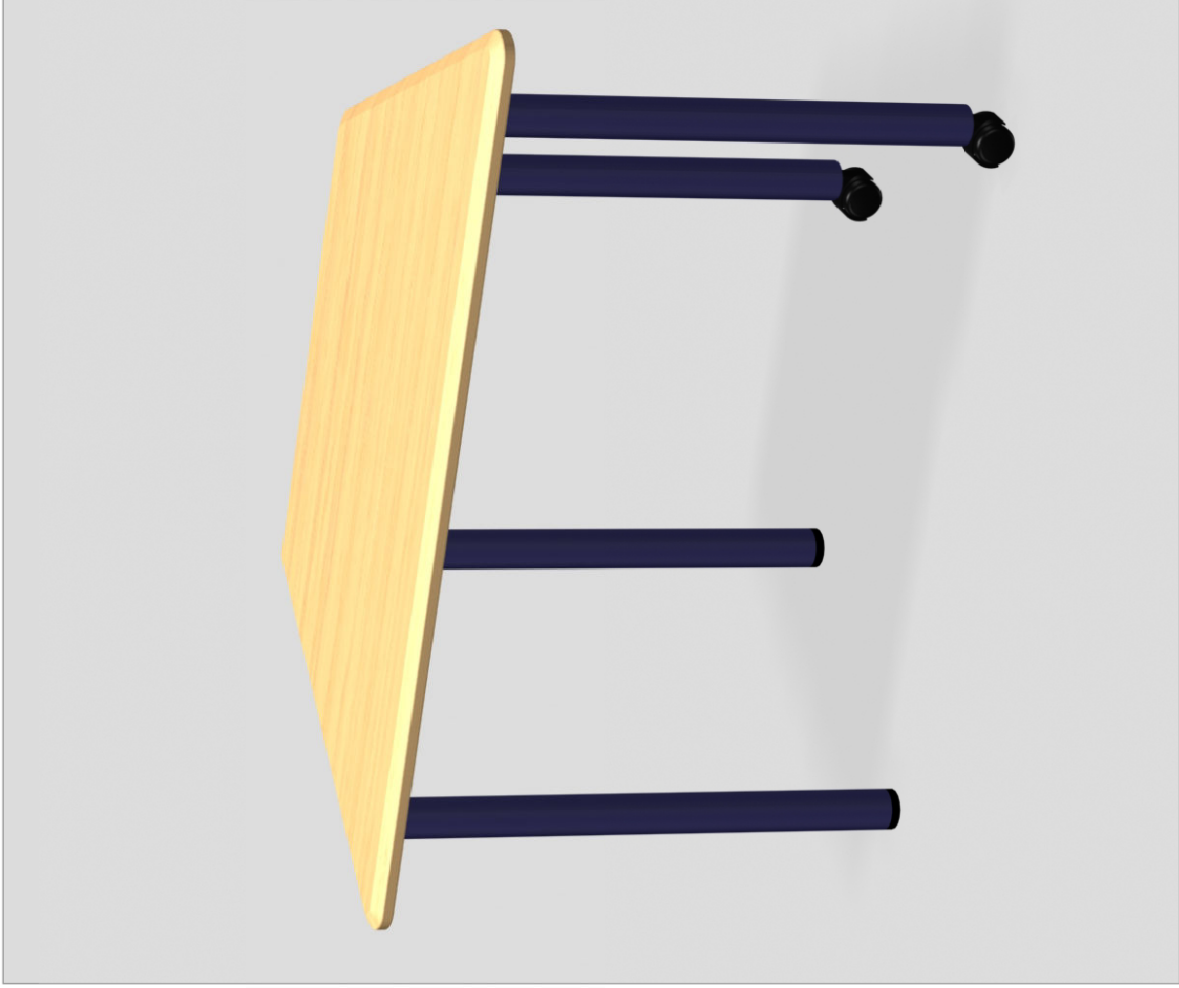

Movable Type

Top Board

Table Leg w/Caster

**Specification**

Multipurpose Table	FTA-1300 / FTA-1300 (w/ Caster)
Table Top	Wooden Board Finish : Oak Grain Pattern
Table Leg	Steel pipe with powder coating finish End-leg part : Molded synthetic resin With adjuster and caster

**Leg Colors**

FTA-1300 / FTA-1300 (w/ Caster), S=1/20  
 ※Please note that specifications may change without prior notice!

Kotobuki-Sea Standard Product

**FTA-1300 w/ Caster**

**FTA-1300 No Caster**