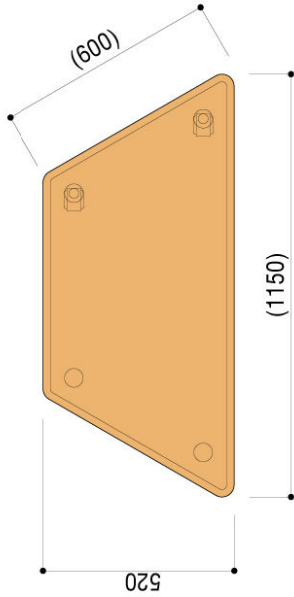

Movable Type

Top Board

Table Leg w/Caster

**Specification**

Multipurpose Table	FTA-1300 / FTA-1300 (w/ Caster)
Table Top	Wooden Board Finish : Oak Grain Pattern
Table Leg	Steel pipe with powder coating finish End-leg part : Molded synthetic resin With adjuster and caster

**Leg Colors**

FTA-1300 / FTA-1300 (w/ Caster), S=1/20  
 ※Please note that specifications may change without prior notice!

Kotobuki-Sea Standard Product

**FTA-1300 w/ Caster**

**FTA-1300 No Caster**