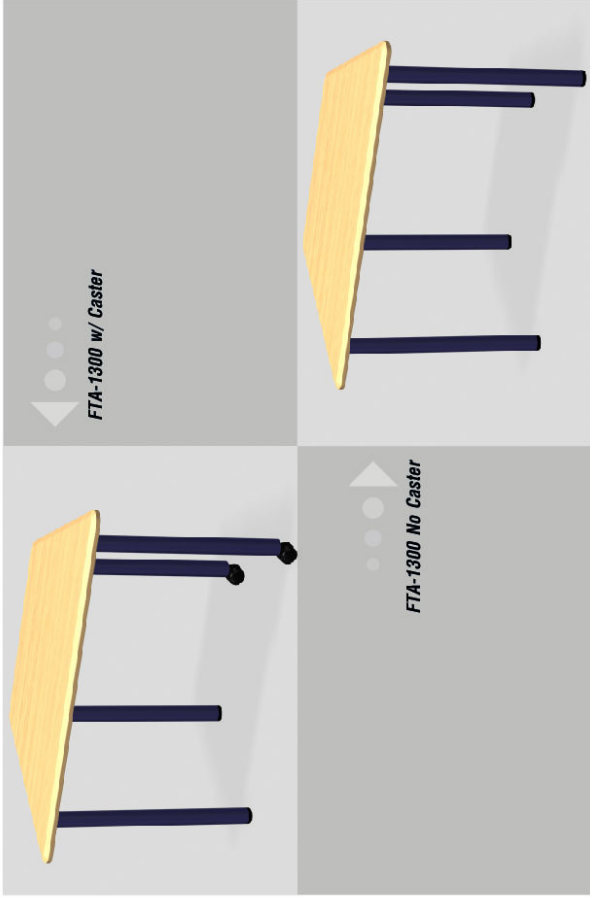

Movable Type

Top Board

Table Leg w/Caster

**Specification**

Multipurpose Table	FTA-1300 / FTA-1300 (w/ Caster)
Table Top	Wooden Board Finish : Oak Grain Pattern
Table Leg	Steel pipe with powder coating finish End-leg part : Molded synthetic resin With adjuster and caster

**Leg Colors**

FTA-1300 / FTA-1300 (w/ Caster), S=1/20  
 ※Please note that specifications may change without prior notice!

Kotobuki-Sea Standard Product

**FTA-1300 w/ Caster**

**FTA-1300 No Caster**