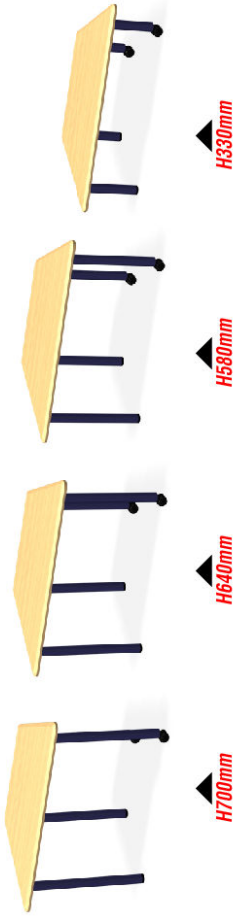

Movable Type

Top Board

Table Leg w/Caster

**Specification**

Multipurpose Table	FTA-1300 / FTA-1300 (w/ Caster)
Table Top	Wooden Board Finish : Oak Grain Pattern
Table Leg	Steel pipe with powder coating finish End-leg part : Molded synthetic resin With adjuster and caster

**Leg Colors**

FTA-1300 / FTA-1300 (w/ Caster), S=1/20  
 ※Please note that specifications may change without prior notice!

Kotobuki-Sea Standard Product

**FTA-1300 w/ Caster**

**FTA-1300 No Caster**