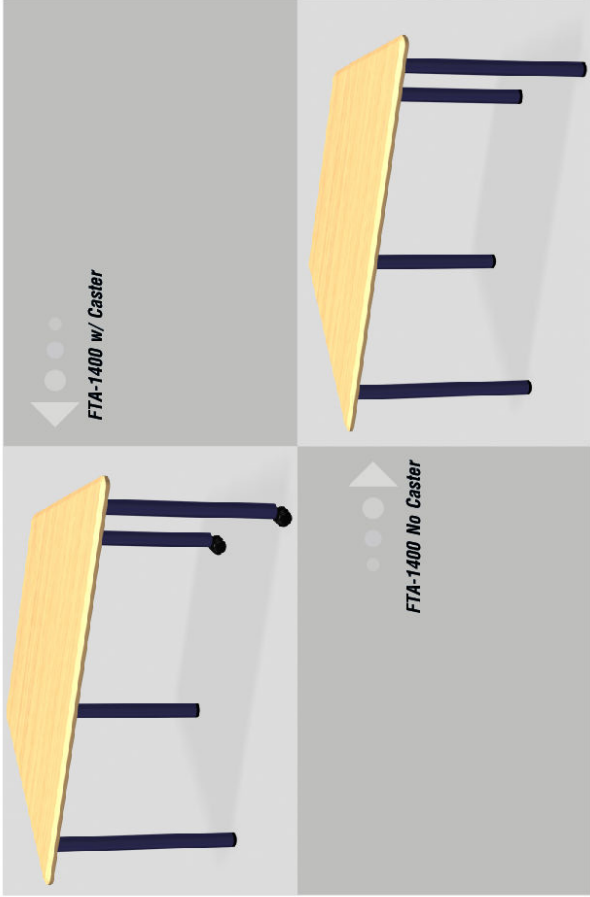

Movable Type

Top Board

Table Leg w/Caster

H700mm

H640mm

H580mm

H530mm

**Specification**

Multipurpose Table	FTA-1400 / FTA-1400 (w/ Caster)
Table Top	Wooden Board Finish : Oak Grain Pattern
Table Leg	Steel pipe with powder coating finish End-leg part : Molded synthetic resin With adjuster and caster

Leg Colors

Dark Blue

Silver

FTA-1400 / FTA-1400 (w/ Caster), S=1/20  
 ※Please note that specifications may change without prior notice!

Kotobuki-Sea Standard Product

MULTIPURPOSE TABLE <<FTA-1400>>

Ver.001