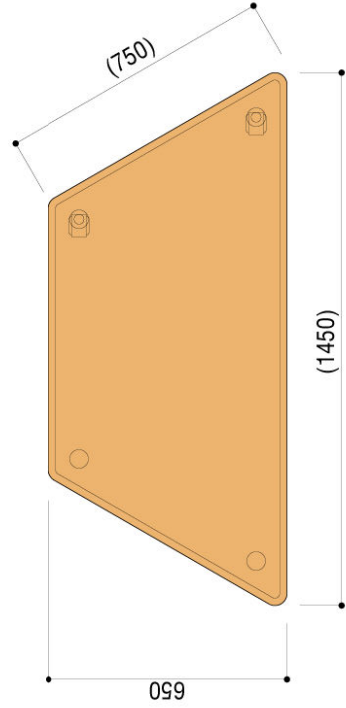

Movable Type

Top Board

Table Leg w/Caster

H700mm

H640mm

H580mm

H530mm

**Specification**

Multipurpose Table	FTA-1400 / FTA-1400 (w/ Caster)
Table Top	Wooden Board Finish : Oak Grain Pattern
Table Leg	Steel pipe with powder coating finish End-leg part : Molded synthetic resin With adjuster and caster

Leg Colors

Dark Blue

Silver

FTA-1400 / FTA-1400 (w/ Caster), S=1/20  
 ※Please note that specifications may change without prior notice!

Kotobuki-Sea Standard Product

MULTIPURPOSE TABLE <<FTA-1400>>

Ver.001