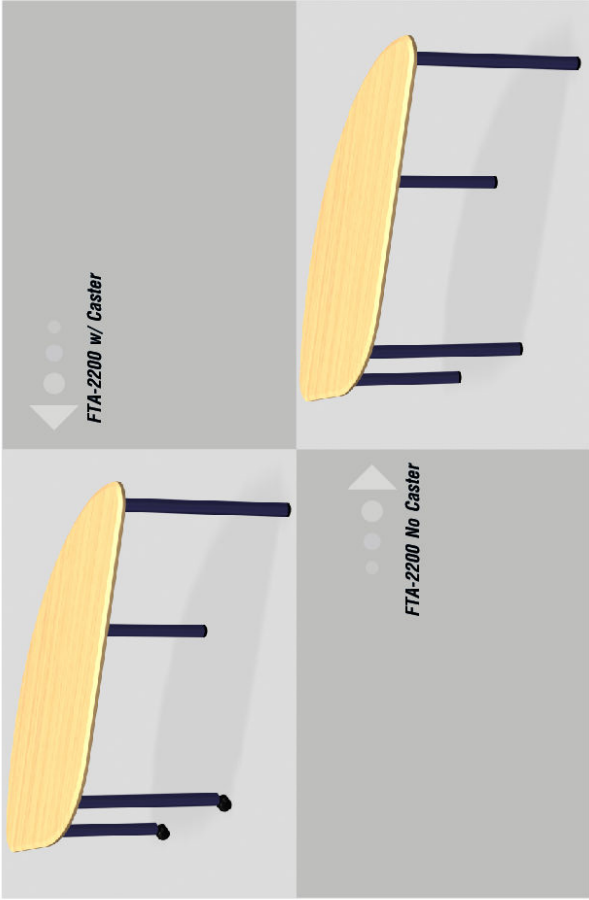

Movable Type

Top Board

Table Leg w/Caster

Specification

Multipurpose Table	FTA-2200 / FTA-2200 (w/ Caster)
Table Top	Wooden Board Finish : Oak Grain Pattern
Table Leg	Steel pipe with powder coating finish End-leg part : Molded synthetic resin With adjuster and caster

Leg Colors

Kotobuki-Sea Standard Product

FTA-2200 / FTA-2200 (w/ Caster), S=1/20
※Please note that specifications may change without prior notice!

FTA-2200 w/ Caster

FTA-2200 No Caster