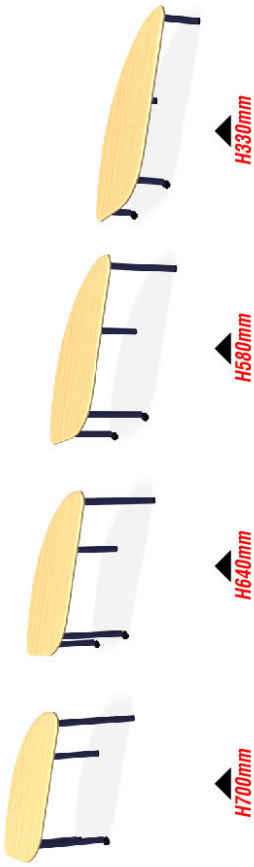

Movable Type

Top Board

Table Leg w/Caster

Specification

Multipurpose Table	FTA-2200 / FTA-2200 (w/ Caster)
Table Top	Wooden Board Finish : Oak Grain Pattern
Table Leg	Steel pipe with powder coating finish End-leg part : Molded synthetic resin With adjuster and caster

Leg Colors

Kotobuki-Sea Standard Product

FTA-2200 / FTA-2200 (w/ Caster), S=1/20
※Please note that specifications may change without prior notice!

FTA-2200 w/ Caster

FTA-2200 No Caster