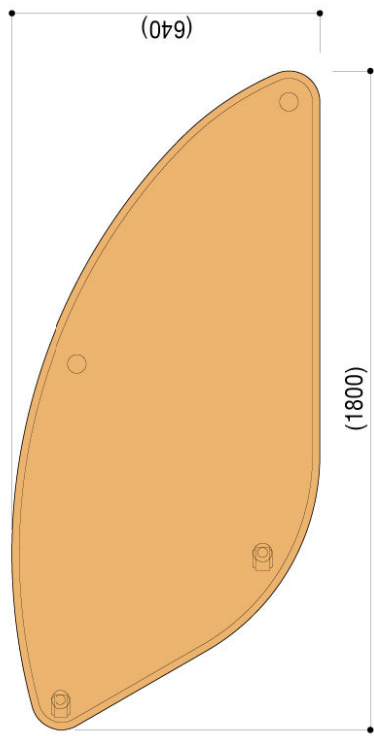

Movable Type

Top Board

Table Leg w/Caster

Specification

Multipurpose Table	FTA-2200 / FTA-2200 (w/ Caster)
Table Top	Wooden Board Finish : Oak Grain Pattern
Table Leg	Steel pipe with powder coating finish End-leg part : Molded synthetic resin With adjuster and caster

Leg Colors

Kotobuki-Sea Standard Product

FTA-2200 / FTA-2200 (w/ Caster), S=1/20
※Please note that specifications may change without prior notice!

FTA-2200 w/ Caster

FTA-2200 No Caster